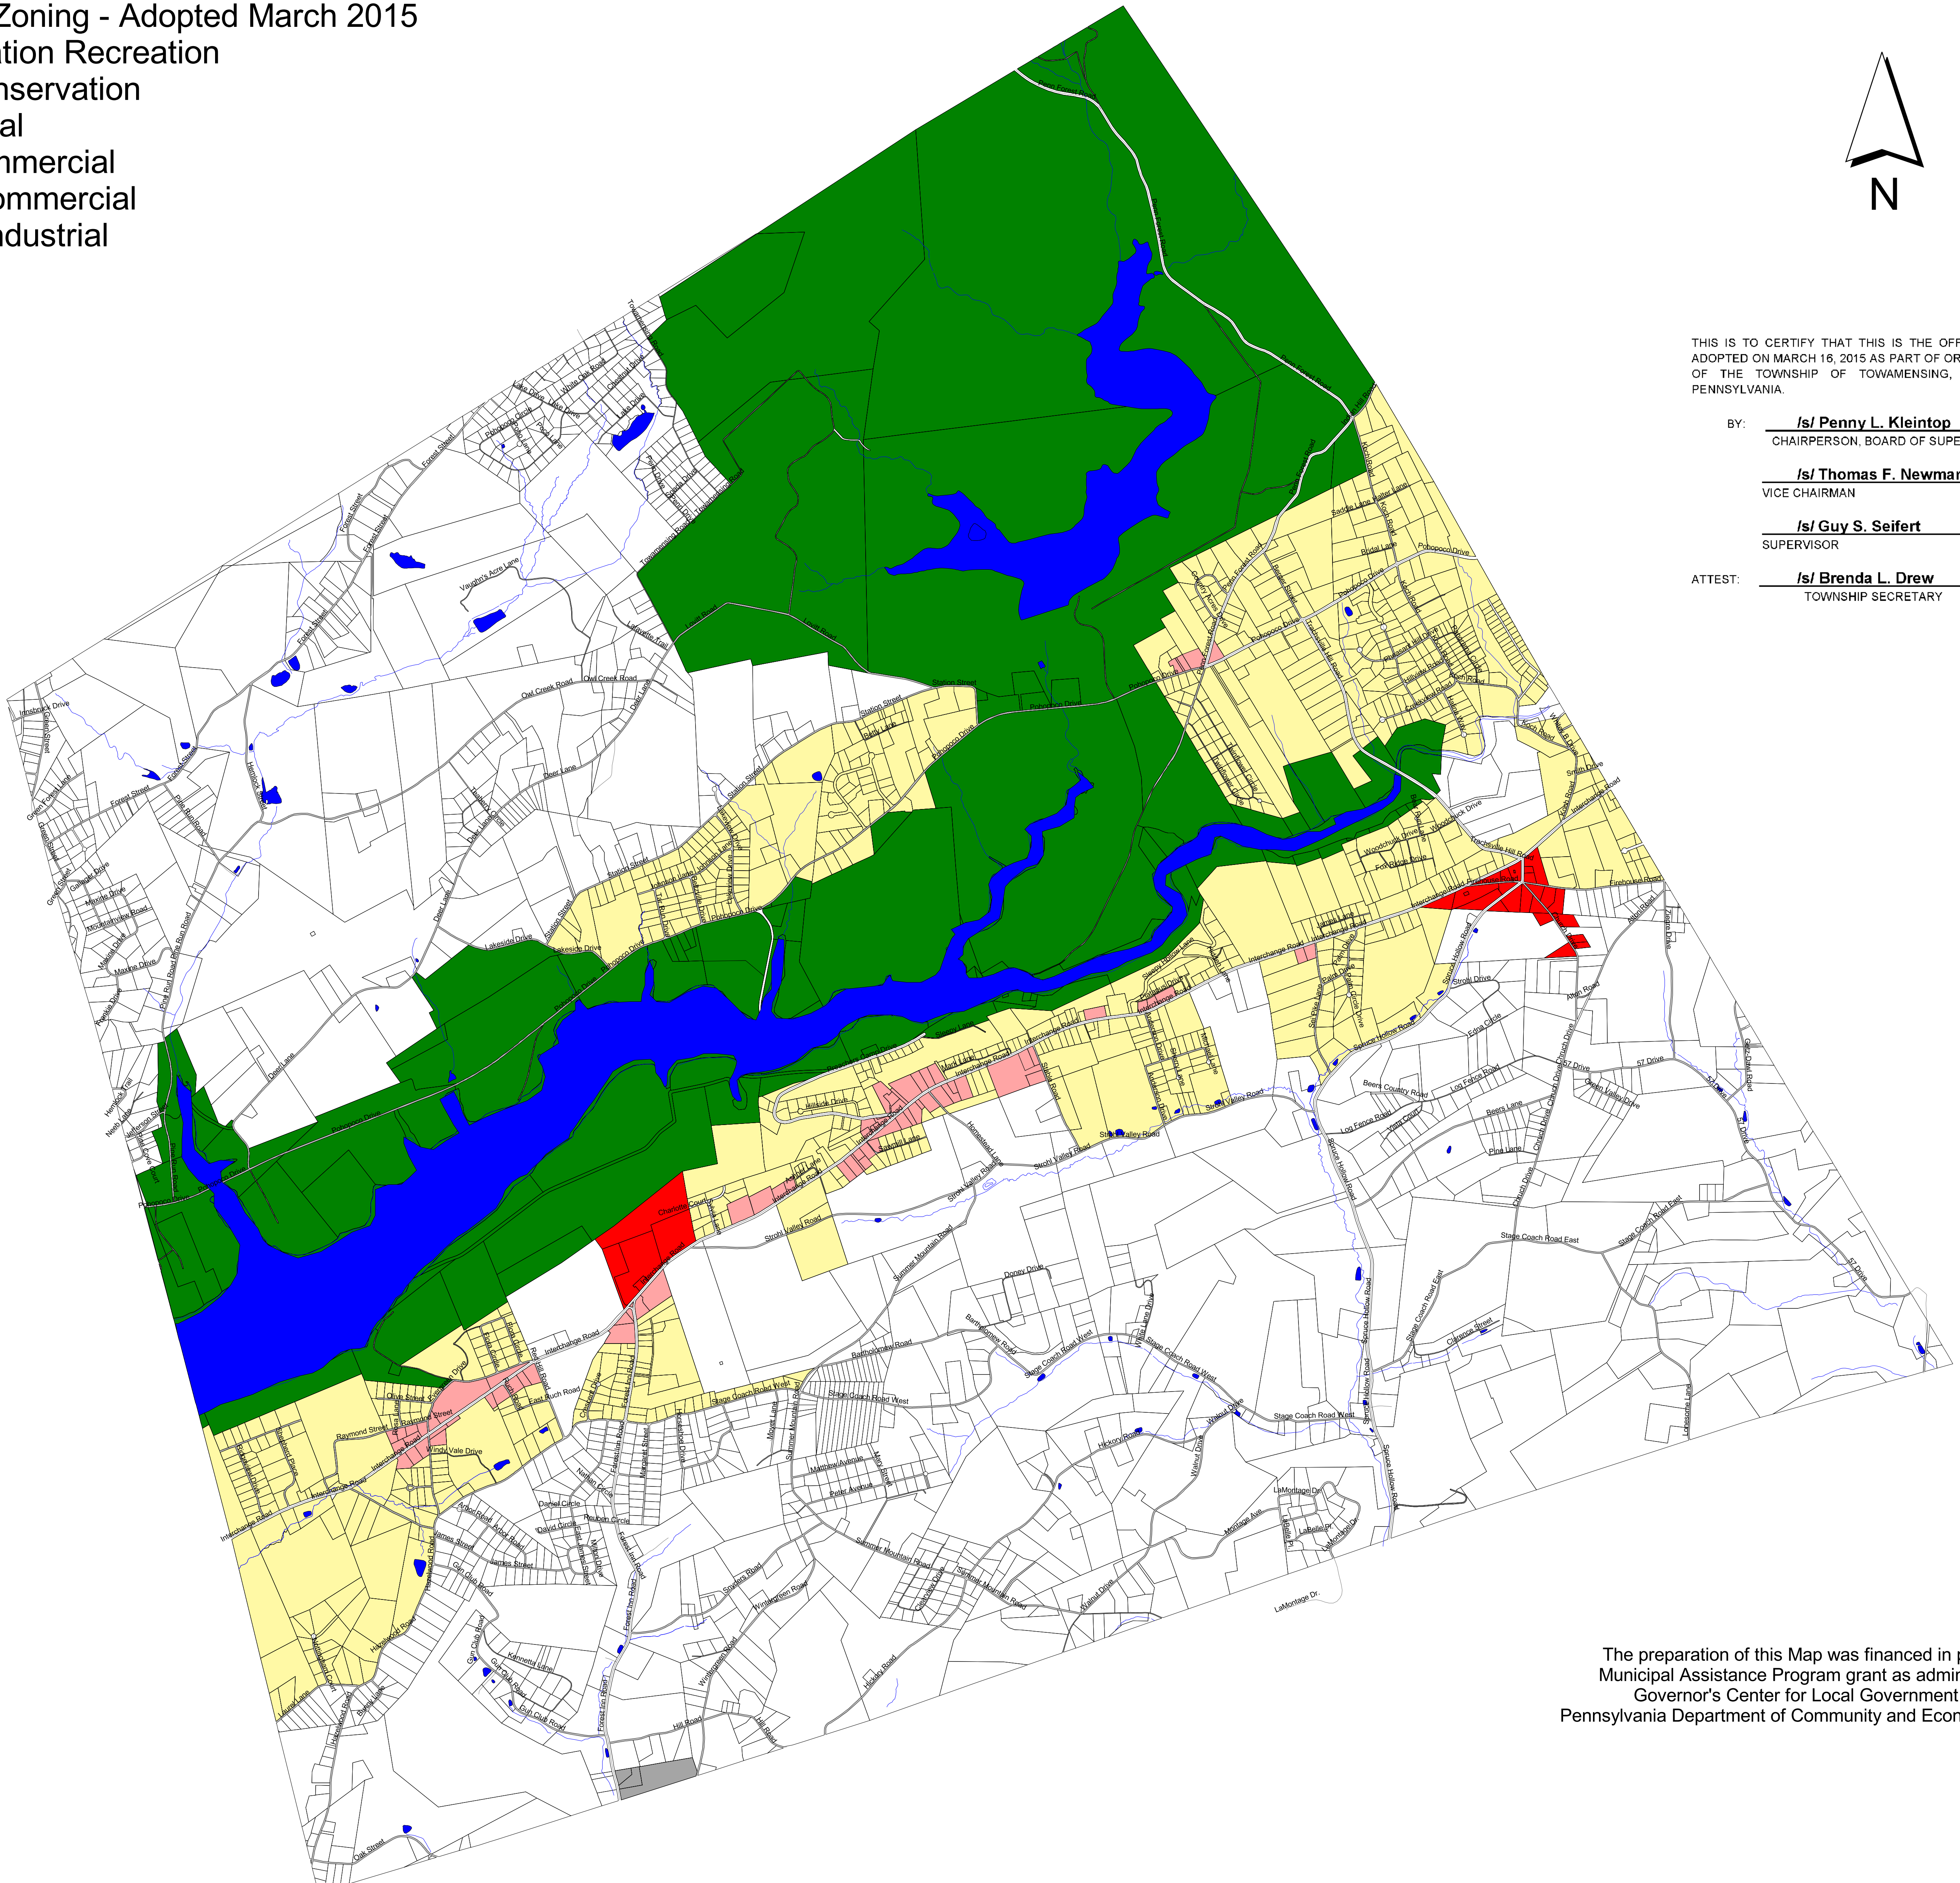

Towamensing Zoning - Adopted March 2015

- Conservation Recreation
- Rural Conservation
- Residential
- Light Commercial
- Heavy Commercial
- Limited Industrial

THIS IS TO CERTIFY THAT THIS IS THE OFFICIAL ZONING MAP, ADOPTED ON MARCH 16, 2015 AS PART OF ORDINANCE NO. 2015-3 OF THE TOWNSHIP OF TOWAMENSING, CARBON COUNTY, PENNSYLVANIA.

BY: /s/ Penny L. Kleintop
CHAIRPERSON, BOARD OF SUPERVISORS

/s/ Thomas F. Newman
VICE CHAIRMAN

/s/ Guy S. Seifert
SUPERVISOR

ATTEST: /s/ Brenda L. Drew
TOWNSHIP SECRETARY

TOWNSHIP SEAL

The preparation of this Map was financed in part through a Municipal Assistance Program grant as administered by the Governor's Center for Local Government Services, Pennsylvania Department of Community and Economic Development.

TOWAMENSING TOWNSHIP ZONING MAP